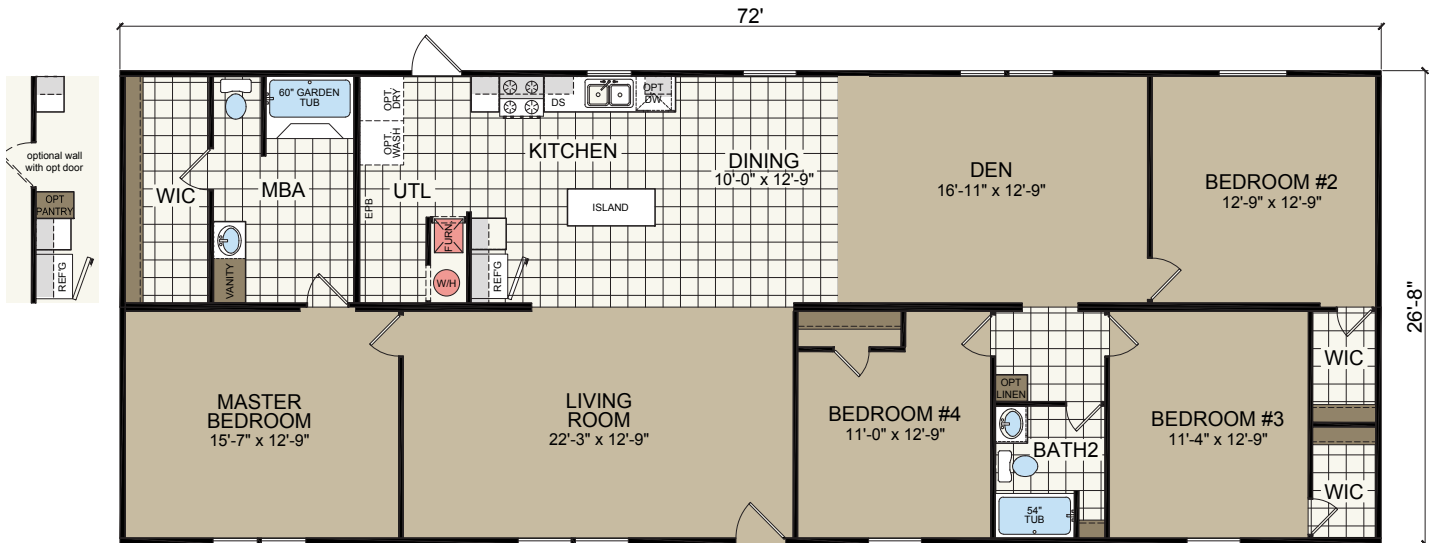

RM2872A - 4 Bed - 2 Bath - 1,920 sq ft. - 28' x 72'

Call today to schedule an appointment

855-550-6550