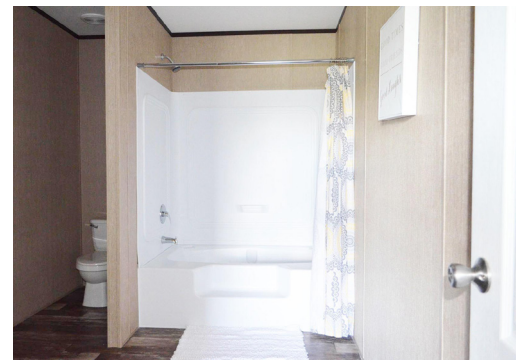

RM2872A - 4 Bed - 2 Bath - 1,920 sq ft. - 28' x 72'

Call today to schedule an appointment

855-550-6550